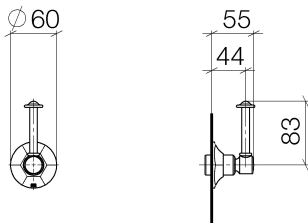

## Bath - Madison Flair

Wall valve clockwise closing 1/2" - Durabronss

Article number: 36 607 371-09

- Fittings group as per DIN 4109: 2

Durabronss

Discontinued articles/items available to order until 30.09.2022

## Dimensional drawing

All details in mm / inch = mm x 0.0394

Bath - Madison Flair

Wall valve clockwise closing 1/2" - Durabron

Article number: 36 607 371-09

Bath - Madison Flair  
Wall valve clockwise closing 1/2" - Durabronz  
Article number: 36 607 371-09