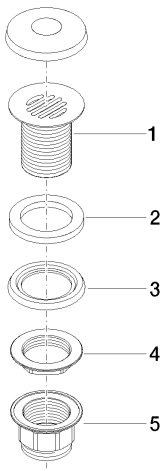

Washbasin - CL.1
Grated waste 1 1/4" - Durabronze
Article number: 10 110 970-09

- Only suitable for sinks without an overflow.

Durabronze

Discontinued articles/items available to order until 31.12.9999

Dimensional drawing

All details in mm / inch = mm x 0.0394

Washbasin - CL.1

Grated waste 1 1/4" - Durabrass

Article number: 10 110 970-09

Washbasin - CL.1
 Grated waste 1 1/4" - Durabrass
 Article number: 10 110 970-09

Other finish variants

Spare parts list

No.	Item Number	Name	Quantity used
1	09 11 01 025-09	cup	1
2	09 14 05 039 90	seal	1
3	09 14 03 025 90	seal	1
4	09 23 10 017 90	nut	1
5	09 23 10 020-09	nut	1