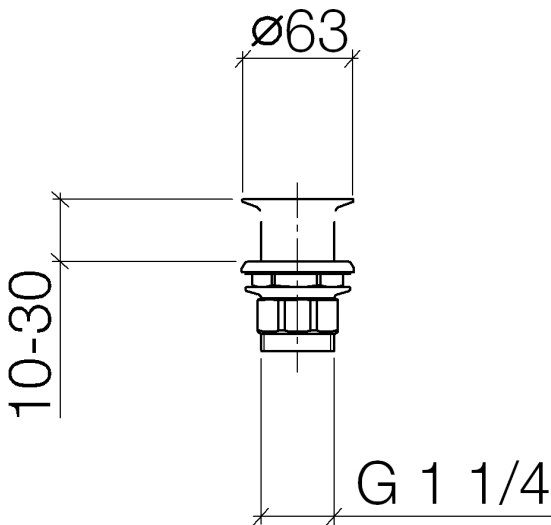

Washbasin - CL.1
Grated waste 1 1/4" - Durabronze
Article number: 10 110 970-09

- Only suitable for sinks without an overflow.

Durabronze

Discontinued articles/items available to order until 31.12.9999

Dimensional drawing

All details in mm / inch = mm x 0.0394

Washbasin - CL.1

Grated waste 1 1/4" - Durabrass

Article number: 10 110 970-09

Washbasin - CL.1
 Grated waste 1 1/4" - Durabrass
 Article number: 10 110 970-09

Other finish variants

Spare parts list

No.	Item Number	Name	Quantity used
1	09 11 01 025-09	cup	1
2	09 14 05 039 90	seal	1
3	09 14 03 025 90	seal	1
4	09 23 10 017 90	nut	1
5	09 23 10 020-09	nut	1